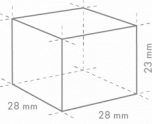

### Cuber, Self Contained

Production Capacity (kg/24h) - AT 10°C, WT 10°C: 110

Storage bin capacity: 50 kg

ICE TYPE: Medium cubes - 23

Cube Size: **M-23**  
Weight: 17 g

### SHIPPING SPECIFICATIONS

Width (packed)	Depth (packed)	Height (packed)	Gross weight	Width (legs excluded)	Depth (legs excluded)	Height (legs excluded)	Dimensions legs	Net weight
805 mm	580 mm	1,375 mm	83 kg	704 mm	506 mm	1,210 mm	for legs add 70-110mm	71 kg