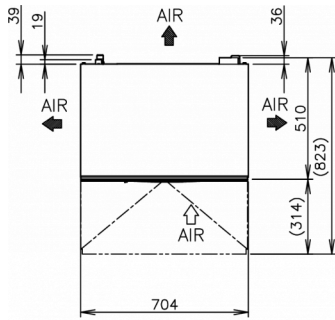

HOSHIZAKI

IM-130PE-23

TECHNICAL SPECIFICATIONS

Cooling system	Power supply	Electrical circuit breaker protection	Heat Rejection (AT 32°C, WT 21°C)	Production Capacity (kg/24h) - AT 10°C, WT 10°C	Production Capacity (kg/24h) - AT 21°C, WT 15°C	Production Capacity (kg/24h) - AT 32°C, WT 21°C	Water consumption (m3/24h) - AT 10°C, WT 10°C
Air Cooled	1/220 - 240V/50Hz	5 A	1.45 kW	110	100	95	0.57

SHIPPING SPECIFICATIONS

Width (packed)	Depth (packed)	Height (packed)	Gross weight	Width (legs excluded)	Depth (legs excluded)	Height (legs excluded)	Dimensions legs	Net weight
805 mm	580 mm	1,375 mm	83 kg	704 mm	506 mm	1,210 mm	for legs add 70-110mm	71 kg

Disclaimer: Every effort has been made to ensure that the information contained in this spec sheet is accurate at the time of publishing. Hoshizaki Europe BV assumes no responsibility or liability for typographical errors or omissions or for any misinterpretation of the information within the publication and reserves the right to change without notice.

Please observe: This type of icemaker is on special order only. Please take longer lead times into consideration.