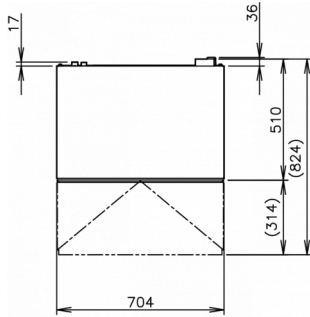

HOSHIZAKI

IM-130WPE-E

TECHNICAL SPECIFICATIONS

Cooling system	Power supply	Electrical circuit breaker protection	Heat Rejection (AT 32°C, WT 21°C)	Production Capacity (kg/24h) - AT 10°C, WT 10°C	Production Capacity (kg/24h) - AT 21°C, WT 15°C	Production Capacity (kg/24h) - AT 32°C, WT 21°C
Water Cooled	1/220 - 240V/50Hz	5 A	1.02 kW	108	109	99

SHIPPING SPECIFICATIONS

Width (packed)	Depth (packed)	Height (packed)	Volume (packed)	Gross weight	Width (legs excluded)	Depth (legs excluded)	Height (legs excluded)	Dimensions legs	Net weight
805 mm	580 mm	1,375 mm	0.642 m³	81 kg	704 mm	506 mm	1,210 mm	for legs add 70-110mm	71 kg

Disclaimer: Every effort has been made to ensure that the information contained in this spec sheet is accurate at the time of publishing. Hoshizaki Europe BV assumes no responsibility or liability for typographical errors or omissions or for any misinterpretation of the information within the publication and reserves the right to change without notice.

Please observe: This type of icemaker is on special order only. Please take longer lead times into consideration.