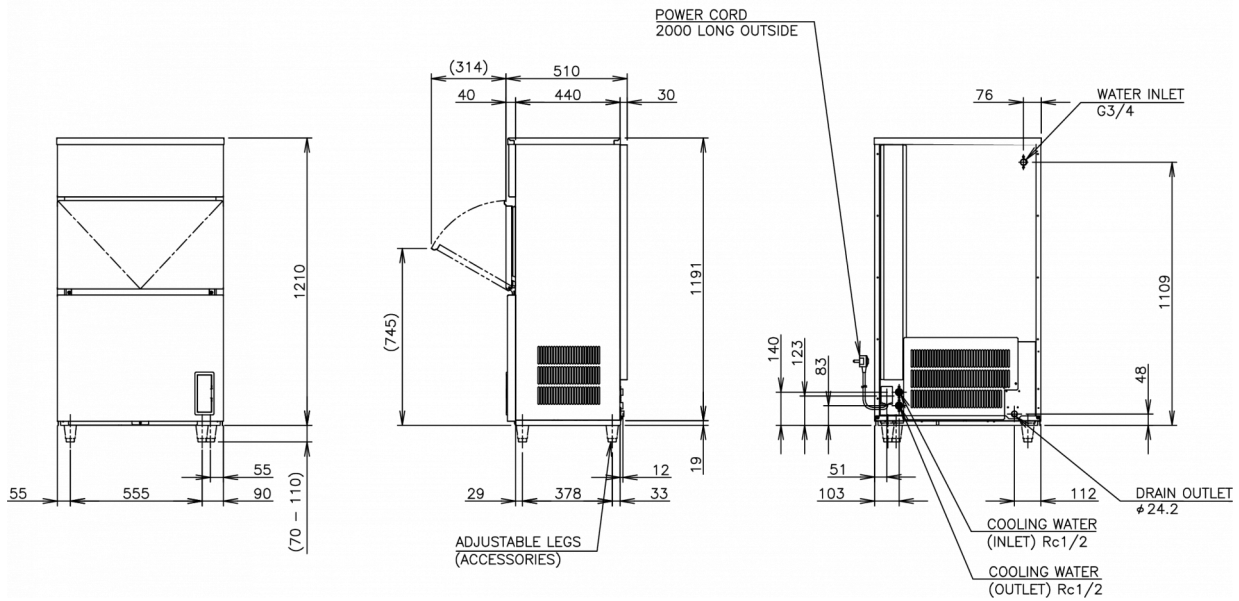

HOSHIZAKI

IM-130WPE-E

TECHNICAL SPECIFICATIONS

Cooling system	Power supply	Electrical circuit breaker protection	Heat Rejection (AT 32°C, WT 21°C)	Production Capacity (kg/24h) - AT 10°C, WT 10°C	Production Capacity (kg/24h) - AT 21°C, WT 15°C	Production Capacity (kg/24h) - AT 32°C, WT 21°C
Water Cooled	1/220 - 240V/50Hz	5 A	1.02 kW	108	109	99

SHIPPING SPECIFICATIONS

Width (packed)	Depth (packed)	Height (packed)	Volume (packed)	Gross weight	Width (legs excluded)	Depth (legs excluded)	Height (legs excluded)	Dimensions legs	Net weight
805 mm	580 mm	1,375 mm	0.642 m³	81 kg	704 mm	506 mm	1,210 mm	for legs add 70-110mm	71 kg

Disclaimer: Every effort has been made to ensure that the information contained in this spec sheet is accurate at the time of publishing. Hoshizaki Europe BV assumes no responsibility or liability for typographical errors or omissions or for any misinterpretation of the information within the publication and reserves the right to change without notice.

Please observe: This type of icemaker is on special order only. Please take longer lead times into consideration.

Hoshizaki Belgium
Hoshizaki Danmark
Hoshizaki Deutschland
Hoshizaki France
Hoshizaki Iberia
Hoshizaki Italia
Hoshizaki Middle East

info@hoshizaki.nl
info@hoshizaki.dk
vertrieb@hoshizaki.de
info@hoshizaki.fr
info@hoshizaki.es
commerciale@hoshizaki.it
sales.ex@hoshizaki-europe.com

Hoshizaki Netherlands info@hoshizaki.nl
Hoshizaki Norge salg@hoshizaki.no
Hoshizaki Sverige orderSE@hoshizaki.dk
Hoshizaki UK uksales@hoshizaki.uk
Export countries sales.ex@hoshizaki-europe.com
Other countries sales.ex@hoshizaki-europe.com

www.hoshizaki-europe.com