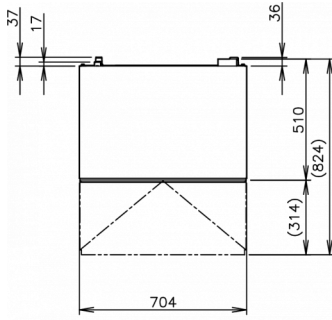

HOSHIZAKI

IM-130WPE-23

TECHNICAL SPECIFICATIONS

Cooling system	Power supply	Electrical circuit breaker protection	Heat Rejection (AT 32°C, WT 21°C)	Production Capacity (kg/24h) - AT 10°C, WT 10°C	Production Capacity (kg/24h) - AT 21°C, WT 15°C	Production Capacity (kg/24h) - AT 32°C, WT 21°C
Water Cooled	1/220 - 240V/50Hz	5 A	1.02 kW	99	100	93

SHIPPING SPECIFICATIONS

Width (packed)	Depth (packed)	Height (packed)	Volume (packed)	Gross weight	Width (legs excluded)	Depth (legs excluded)	Height (legs excluded)	Dimensions legs	Net weight
805 mm	580 mm	1,375 mm	0.642 m³	83 kg	704 mm	506 mm	1,210 mm	for legs add 70-110mm	71 kg

Disclaimer: Every effort has been made to ensure that the information contained in this spec sheet is accurate at the time of publishing. Hoshizaki Europe BV assumes no responsibility or liability for typographical errors or omissions or for any misinterpretation of the information within the publication and reserves the right to change without notice.

Please observe: This type of icemaker is on special order only. Please take longer lead times into consideration.