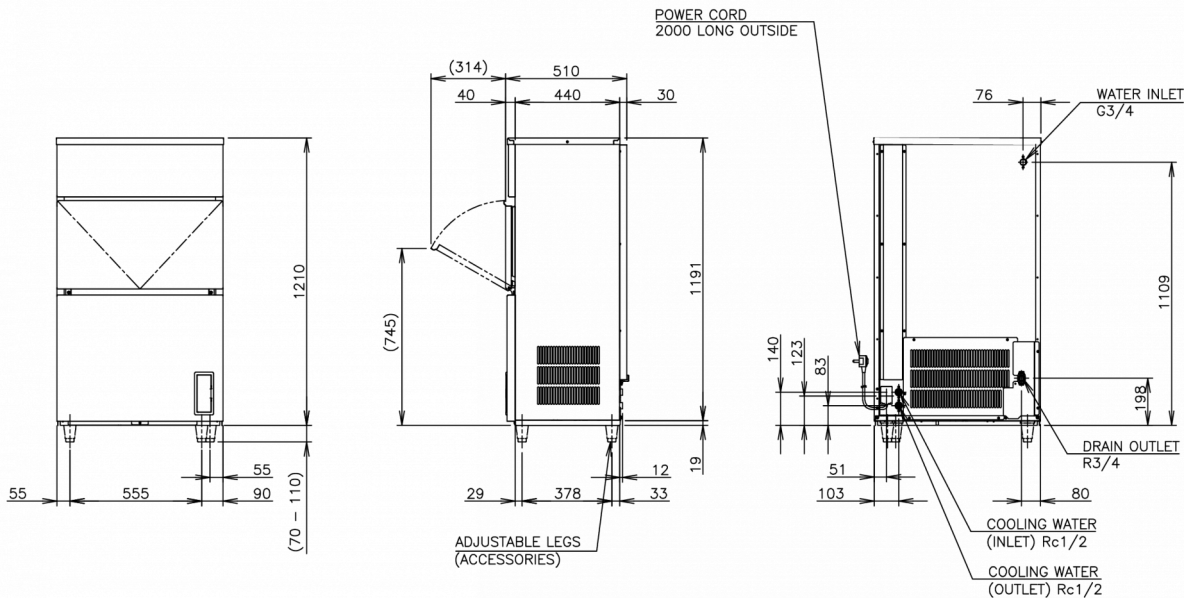

HOSHIZAKI

IM-130WPE-23

TECHNICAL SPECIFICATIONS

Cooling system	Power supply	Electrical circuit breaker protection	Heat Rejection (AT 32°C, WT 21°C)	Production Capacity (kg/24h) - AT 10°C, WT 10°C	Production Capacity (kg/24h) - AT 21°C, WT 15°C	Production Capacity (kg/24h) - AT 32°C, WT 21°C
Water Cooled	1/220 - 240V/50Hz	5 A	1.02 kW	99	100	93

SHIPPING SPECIFICATIONS

Width (packed)	Depth (packed)	Height (packed)	Volume (packed)	Gross weight	Width (legs excluded)	Depth (legs excluded)	Height (legs excluded)	Dimensions legs	Net weight
805 mm	580 mm	1,375 mm	0.642 m³	83 kg	704 mm	506 mm	1,210 mm	for legs add 70-110mm	71 kg

Disclaimer: Every effort has been made to ensure that the information contained in this spec sheet is accurate at the time of publishing. Hoshizaki Europe BV assumes no responsibility or liability for typographical errors or omissions or for any misinterpretation of the information within the publication and reserves the right to change without notice.

Please observe: This type of icemaker is on special order only. Please take longer lead times into consideration.

Hoshizaki Belgium
Hoshizaki Danmark
Hoshizaki Deutschland
Hoshizaki France
Hoshizaki Iberia
Hoshizaki Italia
Hoshizaki Middle East

info@hoshizaki.nl
info@hoshizaki.dk
vertrieb@hoshizaki.de
info@hoshizaki.fr
info@hoshizaki.es
commerciale@hoshizaki.it
sales.ex@hoshizaki-europe.com

Hoshizaki Netherlands info@hoshizaki.nl
Hoshizaki Norge salg@hoshizaki.no
Hoshizaki Sverige orderSE@hoshizaki.dk
Hoshizaki UK uksales@hoshizaki.uk
Export countries sales.ex@hoshizaki-europe.com
Other countries sales.ex@hoshizaki-europe.com

www.hoshizaki-europe.com