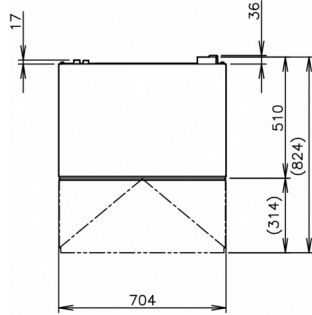

HOSHIZAKI

IM-130WPE-F-23

TECHNICAL SPECIFICATIONS

Cooling system	Power supply	Electrical circuit breaker protection	Heat Rejection (AT 32°C, WT 21°C)	Production Capacity (kg/24h) - AT 10°C, WT 10°C	Production Capacity (kg/24h) - AT 21°C, WT 15°C	Production Capacity (kg/24h) - AT 32°C, WT 21°C
Water Cooled	1/220 - 240V/50Hz	5 A	1.02 kW	99	100	93

SHIPPING SPECIFICATIONS

Width (packed)	Depth (packed)	Height (packed)	Volume (packed)	Gross weight	Width (legs excluded)	Depth (legs excluded)	Height (legs excluded)	Dimensions legs	Net weight
805 mm	580 mm	1,375 mm	0.642 m³	84 kg	704 mm	506 mm	1,210 mm	for legs add 70-110mm	72 kg

Disclaimer: Every effort has been made to ensure that the information contained in this spec sheet is accurate at the time of publishing. Hoshizaki Europe BV assumes no responsibility or liability for typographical errors or omissions or for any misinterpretation of the information within the publication and reserves the right to change without notice.

Please observe: This type of icemaker is on special order only. Please take longer lead times into consideration.