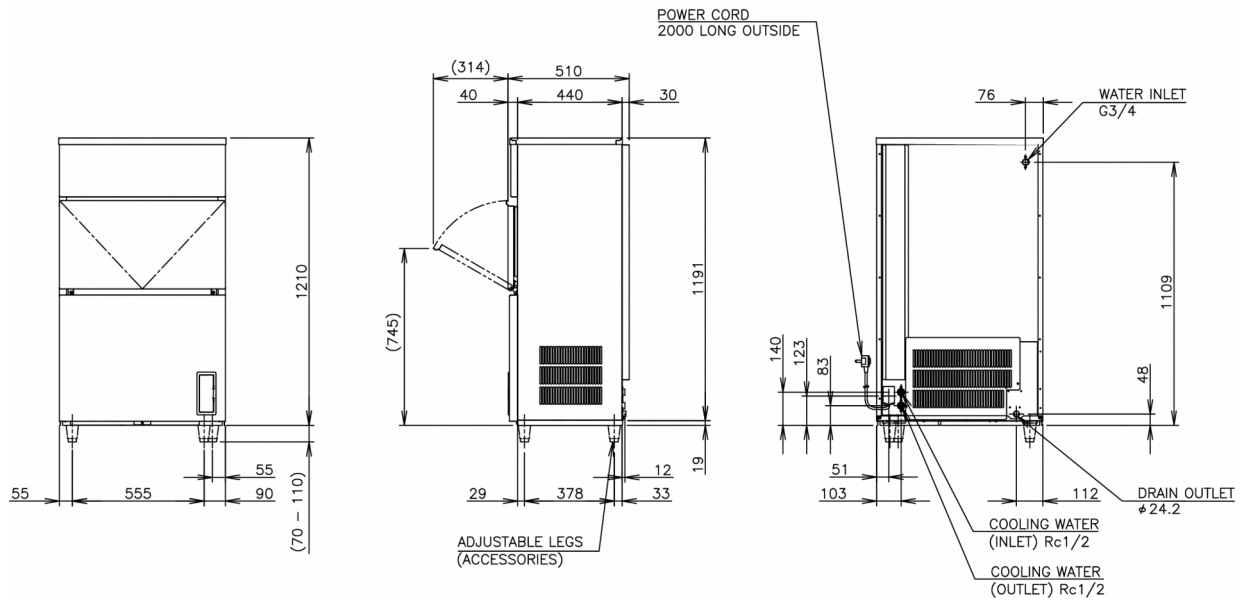

HOSHIZAKI

IM-130WPE-F-23

TECHNICAL SPECIFICATIONS

Cooling system	Power supply	Electrical circuit breaker protection	Heat Rejection (AT 32°C, WT 21°C)	Production Capacity (kg/24h) - AT 10°C, WT 10°C	Production Capacity (kg/24h) - AT 21°C, WT 15°C	Production Capacity (kg/24h) - AT 32°C, WT 21°C
Water Cooled	1/220 - 240V/50Hz	5 A	1.02 kW	99	100	93

SHIPPING SPECIFICATIONS

Width (packed)	Depth (packed)	Height (packed)	Volume (packed)	Gross weight	Width (legs excluded)	Depth (legs excluded)	Height (legs excluded)	Dimensions legs	Net weight
805 mm	580 mm	1,375 mm	0.642 m³	84 kg	704 mm	506 mm	1,210 mm	for legs add 70-110mm	72 kg

Disclaimer: Every effort has been made to ensure that the information contained in this spec sheet is accurate at the time of publishing. Hoshizaki Europe BV assumes no responsibility or liability for typographical errors or omissions or for any misinterpretation of the information within the publication and reserves the right to change without notice.

Please observe: This type of icemaker is on special order only. Please take longer lead times into consideration.

Hoshizaki Belgium
Hoshizaki Danmark
Hoshizaki Deutschland
Hoshizaki France
Hoshizaki Iberia
Hoshizaki Italia
Hoshizaki Middle East

info@hoshizaki.nl
info@hoshizaki.dk
vertrieb@hoshizaki.de
info@hoshizaki.fr
info@hoshizaki.es
commerciale@hoshizaki.it
sales.ex@hoshizaki-europe.com

Hoshizaki Netherlands info@hoshizaki.nl
Hoshizaki Norge salg@hoshizaki.no
Hoshizaki Sverige orderSE@hoshizaki.dk
Hoshizaki UK uksales@hoshizaki.uk
Export countries sales.ex@hoshizaki-europe.com
Other countries sales.ex@hoshizaki-europe.com

www.hoshizaki-europe.com