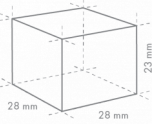

HOSHIZAKI

IM-130WPE-F-23

Cuber, Self Contained

Production Capacity (kg/24h) - AT 10°C, WT 10°C: 99

Storage bin capacity: 50 kg

ICE TYPE: Medium cubes - 23

Cube Size: **M-23**
Weight: 17 g

ACCESSORIES INCLUDED

SHIPPING SPECIFICATIONS

Width (packed)	Depth (packed)	Height (packed)	Volume (packed)	Gross weight	Width (legs excluded)	Depth (legs excluded)	Height (legs excluded)	Dimensions legs	Net weight
805 mm	580 mm	1,375 mm	0.642 m ³	84 kg	704 mm	506 mm	1,210 mm	for legs add 70-110mm	72 kg