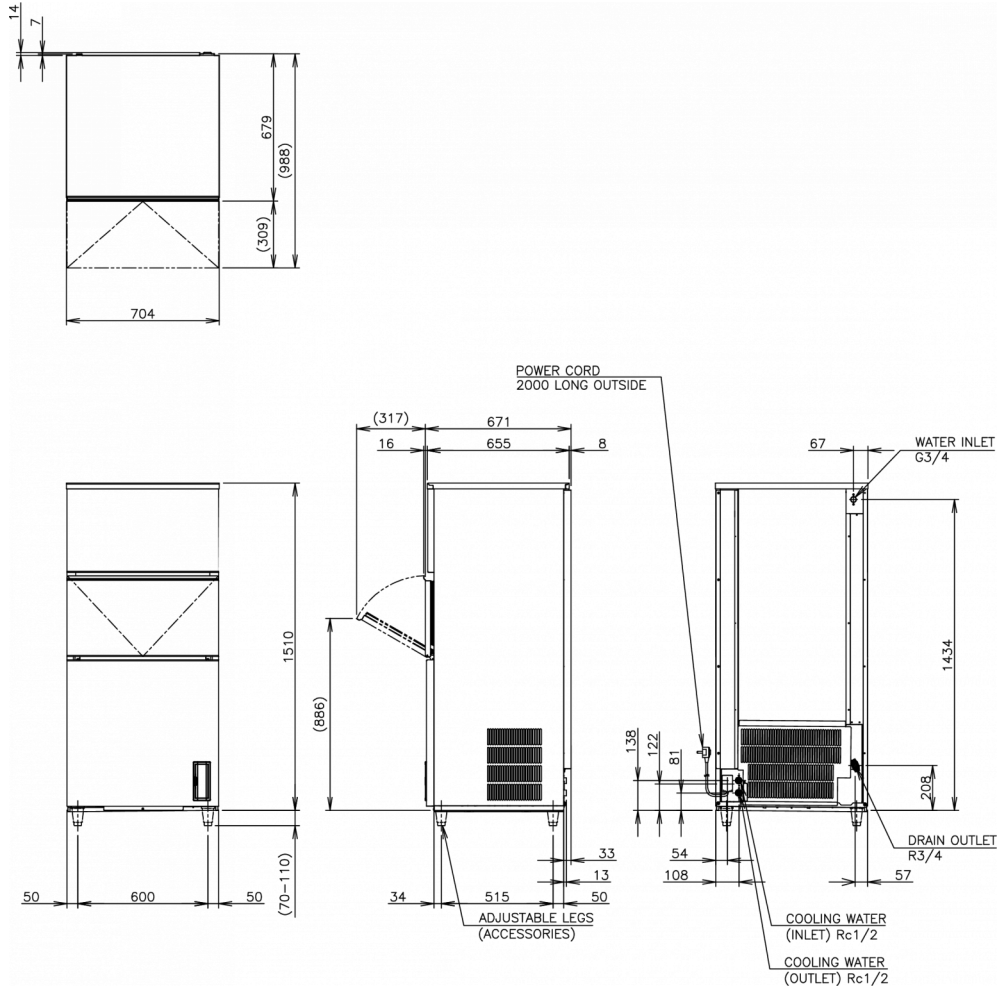

HOSHIZAKI

IM-240WPE-E-23

TECHNICAL SPECIFICATIONS

Cooling system	Power supply	Electrical circuit breaker protection	Heat Rejection (AT 32oC, WT 21oC)	Production Capacity (kg/24h) - AT 10°C, WT 10°C	Production Capacity (kg/24h) - AT 21°C, WT 15°C	Production Capacity (kg/24h) - AT 32°C, WT 21°C
Water Cooled	1/220 - 240V/50Hz	5 A	1.54 kW	190	175	165

SHIPPING SPECIFICATIONS

Width (packed)	Depth (packed)	Height (packed)	Volume (packed)	Gross weight	Width (legs excluded)	Depth (legs excluded)	Height (legs excluded)	Dimensions legs	Net weight
805 mm	760 mm	1,684 mm	1.03 m³	115 kg	704 mm	665 mm	1,510 mm	for legs add 70-110mm	102 kg

Disclaimer: Every effort has been made to ensure that the information contained in this spec sheet is accurate at the time of publishing. Hoshizaki Europe BV assumes no responsibility or liability for typographical errors or omissions or for any misinterpretation of the information within the publication and reserves the right to change without notice.

Please observe: This type of icemaker is on special order only. Please take longer lead times into consideration.

Hoshizaki Belgium
Hoshizaki Danmark
Hoshizaki Deutschland
Hoshizaki France
Hoshizaki Iberia
Hoshizaki Italia
Hoshizaki Middle East

info@hoshizaki.nl
info@hoshizaki.dk
vertrieb@hoshizaki.de
info@hoshizaki.fr
info@hoshizaki.es
commerciale@hoshizaki.it
sales.ex@hoshizaki-europe.com

Hoshizaki Netherlands info@hoshizaki.nl
Hoshizaki Norge salg@hoshizaki.no
Hoshizaki Sverige orderSE@hoshizaki.dk
Hoshizaki UK uksales@hoshizaki.uk
Export countries sales.ex@hoshizaki-europe.com
Other countries sales.ex@hoshizaki-europe.com

www.hoshizaki-europe.com