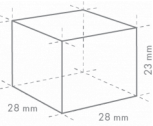

HOSHIZAKI

IM-240WPE-E-23

Cuber, Self Contained

Production Capacity (kg/24h) - AT 10°C, WT 10°C: 190

Storage bin capacity: 110 kg

ICE TYPE: Medium cubes - 23

Cube Size: **M-23**
Weight: 17 g

ACCESSORIES INCLUDED

SHIPPING SPECIFICATIONS

Width (packed)	Depth (packed)	Height (packed)	Volume (packed)	Gross weight	Width (legs excluded)	Depth (legs excluded)	Height (legs excluded)	Dimensions legs	Net weight
805 mm	760 mm	1,684 mm	1.03 m ³	115 kg	704 mm	665 mm	1,510 mm	for legs add 70-110mm	102 kg